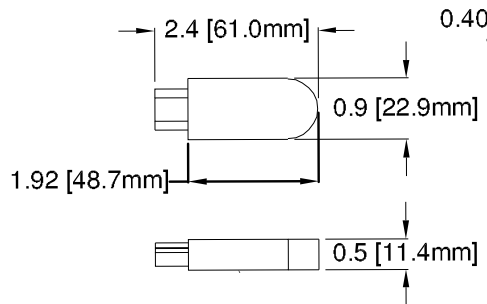

POWER SUPPLY SOLD SEPARATELY. CALIFIA PART NUMBER PS-1033, 40 WATT POWER SUPPLY

The Coastline series delivers high brightness performance in a very low-profile aluminum housing, making concealed placement a breeze. This track compatible luminaire is available with 2', 3', and 4' tracks and can easily be extended to longer lengths and at 90° angles for corner mounting.

C5000 - __ - TR

Black 4' Track

CTR - 48B

The Califa Track Systems are easy to modify or customize to fit your lighting needs. They are available in standard lengths and can easily utilize accessories to increase the length, fit corners, and decoratively hide unsightly wires.

Black Live End Feeder

CTR-EN01B

The Live End Feeder allows for track to power connections.

In-line On/Off Switch

SW - 1002

The In-line On/Off switch allows for control of the power directly at the source.

Ordering Information