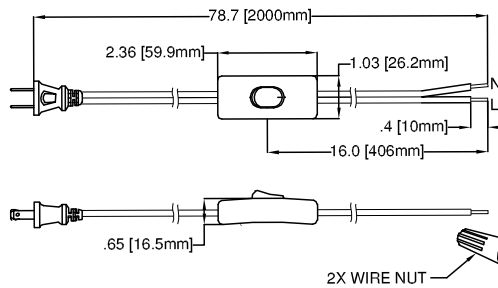

POWER SUPPLY SOLD SEPARATELY. CALIFIA PART NUMBER PS-1033, 40 WATT POWER SUPPLY

The Coastline series delivers high brightness performance in a very low-profile aluminum housing, making concealed placement a breeze. This track compatible luminaire is available with 2', 3', and 4' tracks and can easily be extended to longer lengths and at 90° angles for corner mounting.

C5000 - __ - TR

Black 4' Track

CTR - 48B

The Califa Track Systems are easy to modify or customize to fit your lighting needs. They are available in standard lengths and can easily utilize accessories to increase the length, fit corners, and decoratively hide unsightly wires.

Black Live End Feeder

CTR-EN01B

The Live End Feeder allows for track to power connections.

In-line On/Off Switch

SW - 1002

The In-line On/Off switch allows for control of the power directly at the source.

Ordering Information