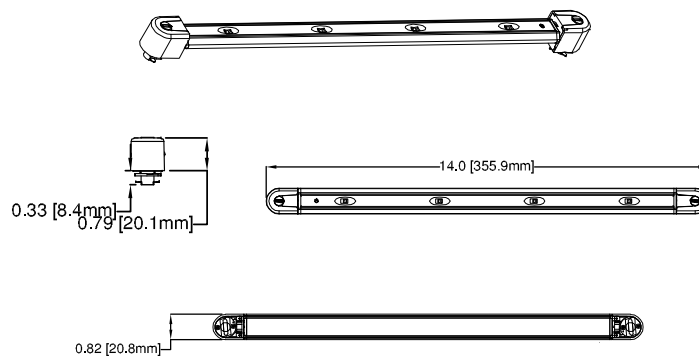

Coastline Series C5000 4' Track KIT Includes:

Quantity	Califia Lighting Part Number	Description
3	C5000 - __ - TR	LED Luminaire, available in 3 color temps, see individual specs on Coastline product page.
1	CTR-48B	Track, 4' Black
1	CTR-EN01B	Live End Feeder For Power Supply Connection
1	SW-1002	In-line On/Off Switch

POWER SUPPLY SOLD SEPARATELY. CALIFIA PART NUMBER PS-1033, 40 WATT POWER SUPPLY

The Coastline series delivers high brightness performance in a very low-profile aluminum housing, making concealed placement a breeze. This track compatible luminaire is available with 2', 3', and 4' tracks and can easily be extended to longer lengths and at 90° angles for corner mounting.

C5000 - __ - TR

Black 4' Track

CTR - 48B

The Califa Track Systems are easy to modify or customize to fit your lighting needs. They are available in standard lengths and can easily utilize accessories to increase the length, fit corners, and decoratively hide unsightly wires.

Black Live End Feeder

CTR-EN01B

The Live End Feeder allows for track to power connections.

In-line On/Off Switch

SW - 1002

The In-line On/Off switch allows for control of the power directly at the source.

Ordering Information