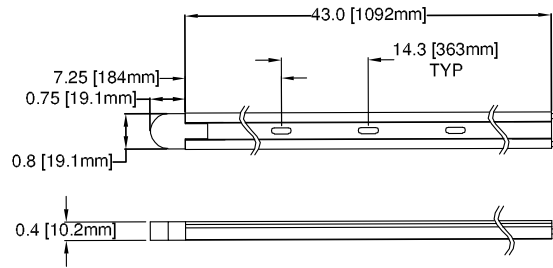

C5000 - __ - TR

Black 4' Track

CTR - 48B

The Califa Track Systems are easy to modify or customize to fit your lighting needs. They are available in standard lengths and can easily utilize accessories to increase the length, fit corners, and decoratively hide unsightly wires.

Black Live End Feeder

CTR-EN01B

The Live End Feeder allows for track to power connections.

In-line On/Off Switch

SW - 1002

The In-line On/Off switch allows for control of the power directly at the source.

Ordering Information